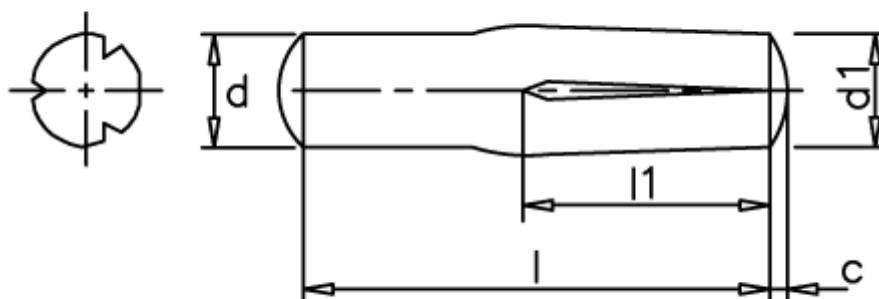

Article number: 08044335

Description: KLEE Slotted pin S4 8x40  
Steel

## Measures

---

c	= 1,2
d	= 8.0
d1	= 8.35
l1	= 1/2 l
Length	= 40